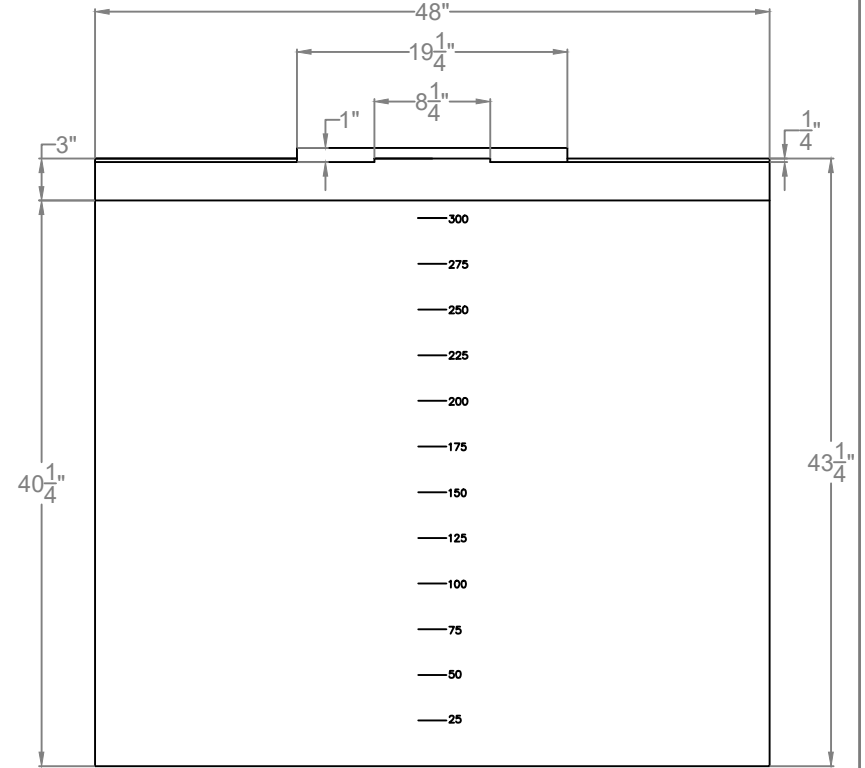

TOP VIEW

SIDE VIEW

NOTES

DRAWN BY/DATE  
Nicole Blackburne 05/10/2021

SCALE  
N.S.

PART NUMBER  
VTB 350-48

**BAILIFF ENTERPRISES, INC.**

302 North Thomason Road, Willis Texas 77378  
Phone (936) 890-7777

DESCRIPTION  
350 Gallon Vertical Tank