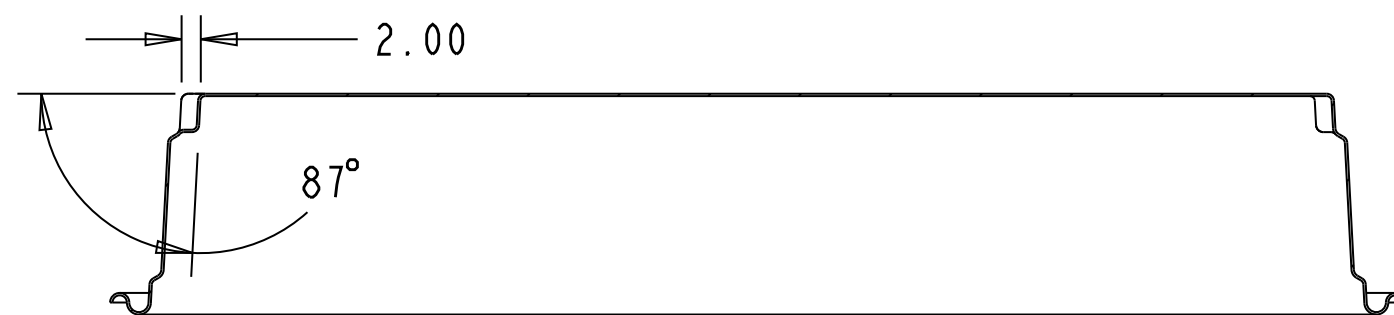

SECTION A-A

SECTION B-B

3D VIEW FOR REFERENCE ONLY
SCALE 0.050

MATERIAL HDPE	SHOT WEIGHT TBD	BAILIFF ENTERPRISES, INC. 8423 AIRLINE DRIVE, HOUSTON, TEXAS 77037 PHONE (381) 447-5372 FAX (281) 999-1223	
NOTES: ALL DIMENSIONS ARE IN DECIMAL INCHES TOLERANCES (UNLESS OTHERWISE SPECIFIED) ± .5% @ 68° F		CLIENT / DESCRIPTION Custom designed by Bailiff Enterprises, Inc. for Coastal Chemicals	PART NO. TBD
		COLOR	