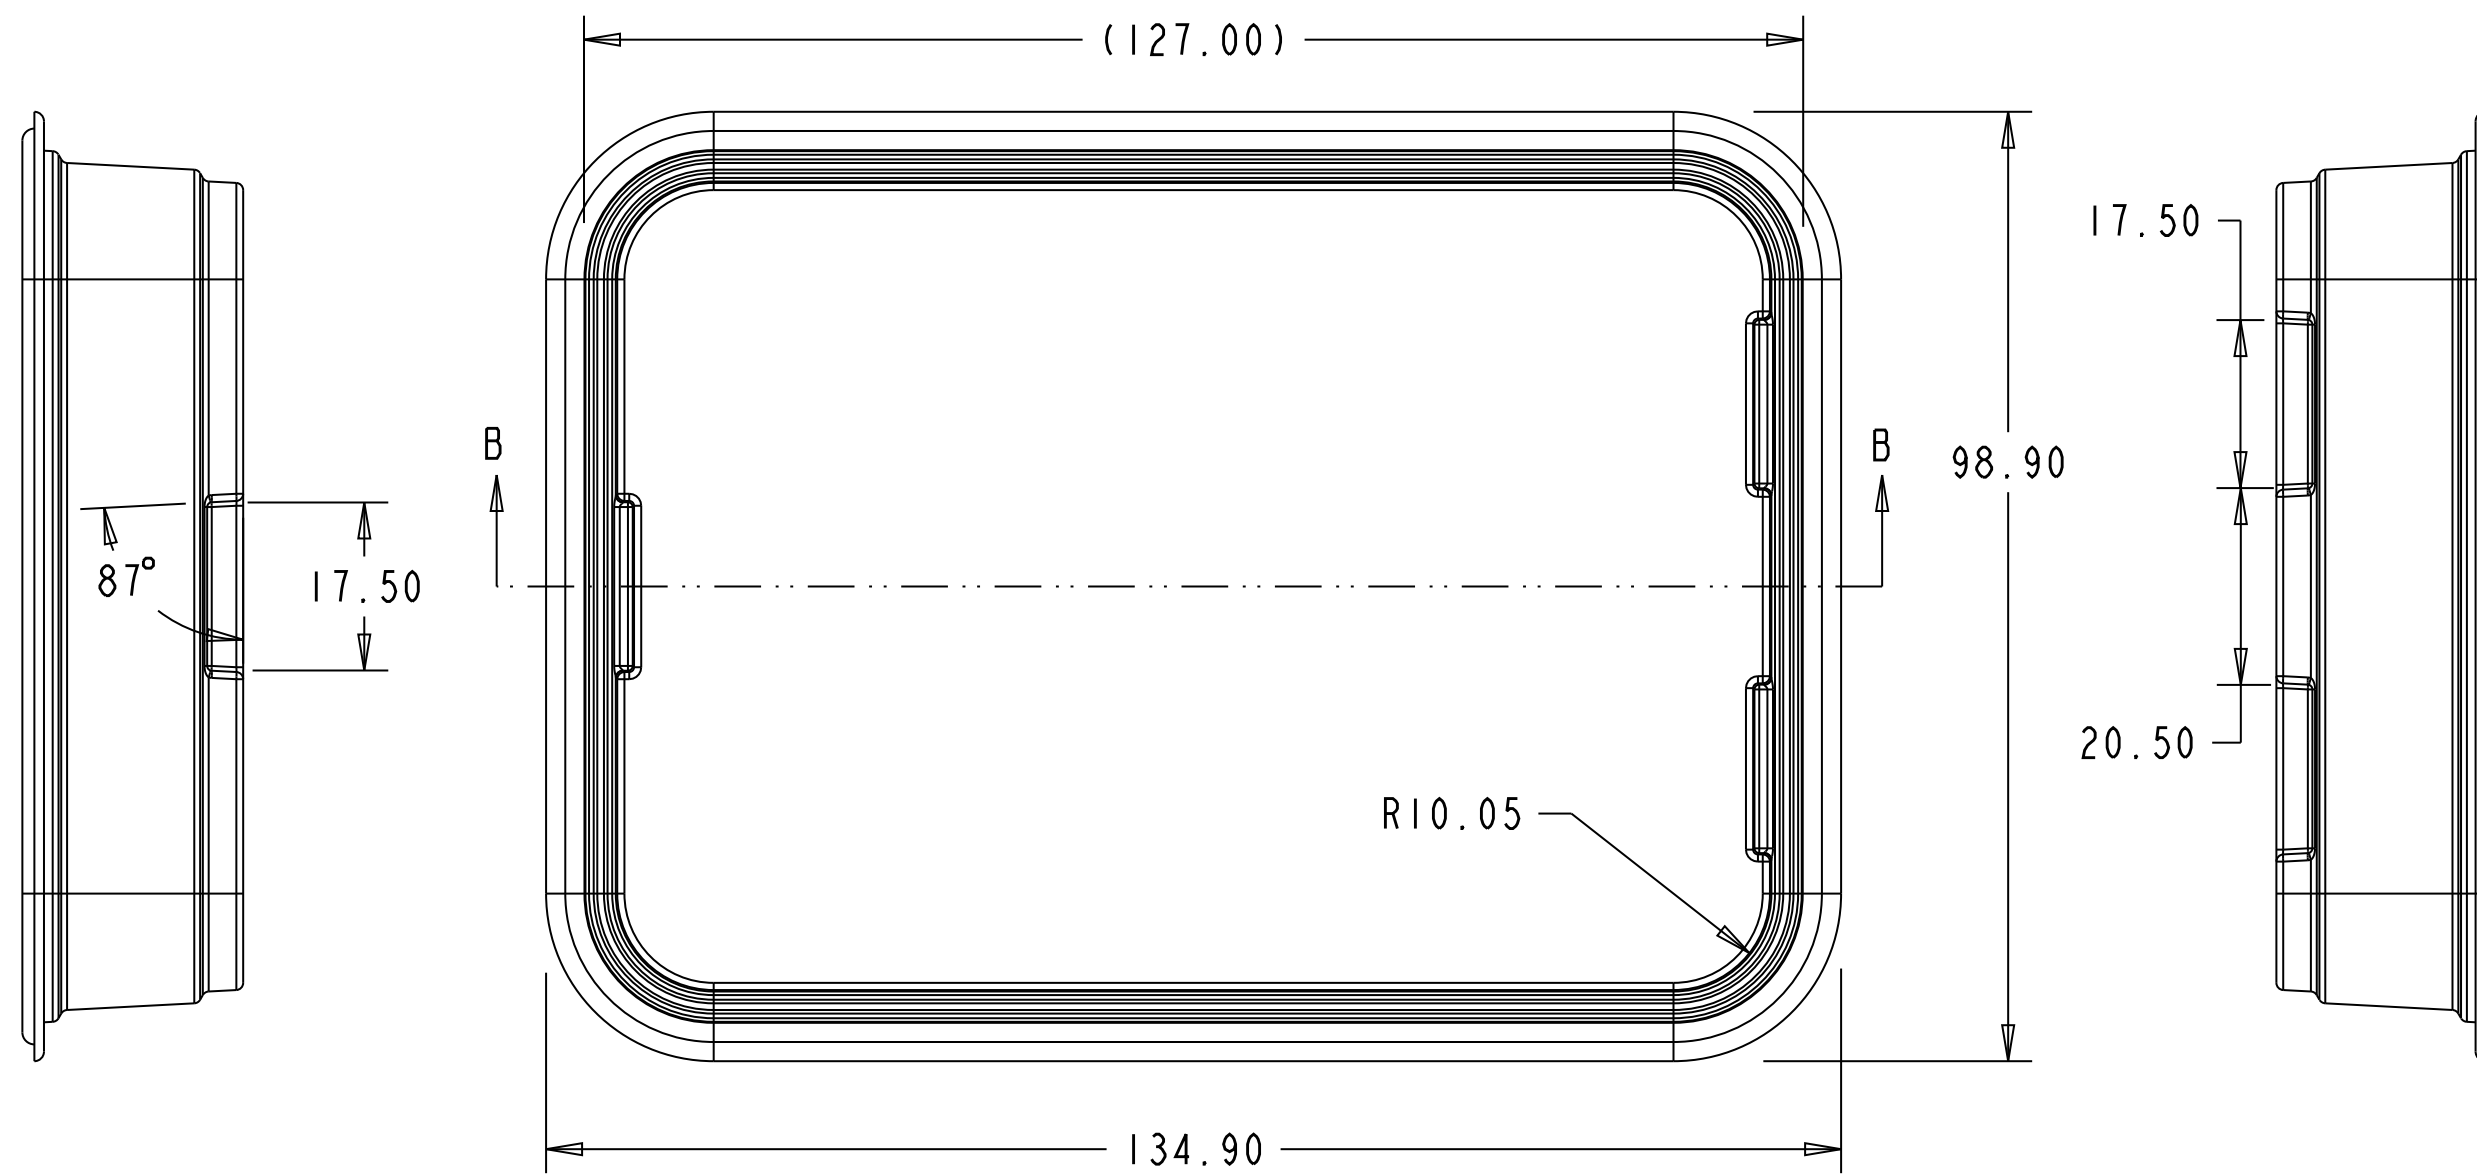

SECTION A-A

SECTION B-B

3D VIEW FOR REFERENCE ONLY
SCALE 0.050

MATERIAL HDPE	SHOT WEIGHT TBD	BAILIFF ENTERPRISES, INC. 8423 AIRLINE DRIVE, HOUSTON, TEXAS 77037 PHONE (381) 447-5372 FAX (281) 999-1223	
NOTES: ALL DIMENSIONS ARE IN DECIMAL INCHES TOLERANCES (UNLESS OTHERWISE SPECIFIED) ± .5% @ 68° F		CLIENT / DESCRIPTION Custom designed by Bailiff Enterprises, Inc. for Coastal Chemicals	PART NO. TBD
		COLOR	